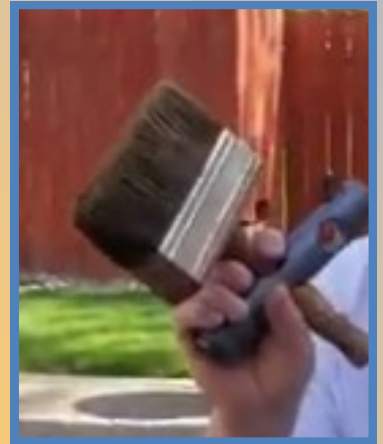

Paint Mate

Professional Painter Inspired

- ◆ Ergonomic paint brush holder; puts hands in natural position
- ◆ Saves hands from repetitive motion; Carpel tunnel friendly
- ◆ Takes stress off fingers and wrists; No more cramping while painting
- ◆ Able to brush for extended periods of time; Reduces stress when gripping brush all day
- ◆ Full brush control; Multi tool has a hammer on end

Maintains a delicate touch on tedious projects
Insert brush handle into small hole, then place tool in pam of hand.

Multiple sizes to accommodate any brush handle;
Patent pending

Contact Info:
Rita Crompton
303-910-8889
Rita@InventorLady.com