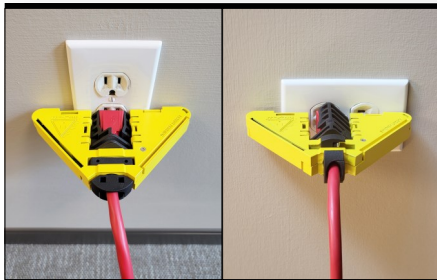

# CORD Pull

*Designed and Built for Commercial Applications that use Electric Power Cords on equipment like Vacuums, Carpet Cleaners, and Floor Polishers.*

*Protect Equipment and Property from Damage  
Increase Productivity and Add Safety*

*Premium model is Convertible for Vertical or Horizontal Outlets on the Fly with a rotating Plug Alignment Core*

*Standard model functions with Vertical or Horizontal Outlets  
Also can be used on most Replacement plugs*