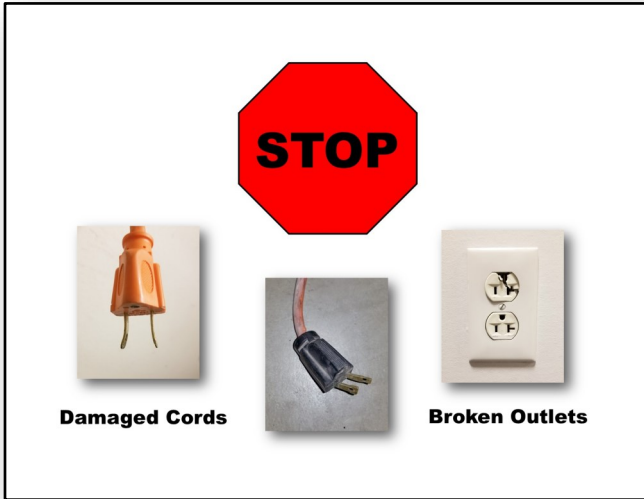

# CORD Pull

*Designed and Built for Commercial Applications that use Electric Power Cords on equipment like Vacuums, Carpet Cleaners, and Floor Polishers.*

*Protect Equipment and Property from Damage  
Increase Productivity and Add Safety*

*Premium model is Convertible for Vertical or Horizontal Outlets on the Fly with a rotating Plug Alignment Core*

*Standard model functions with Vertical or Horizontal Outlets  
Also can be used on most Replacement plugs*