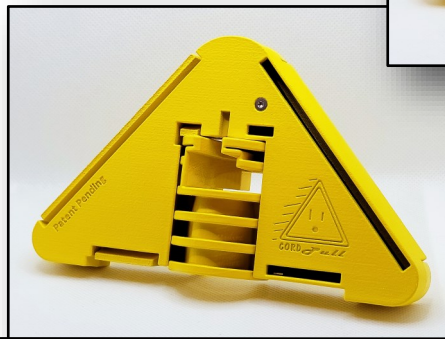

# CORD Pull

*Designed and Built for Commercial Applications that use Electric Power Cords on equipment like Vacuums, Carpet Cleaners, and Floor Polishers.*

*Protect Equipment and Property from Damage  
Increase Productivity and Add Safety*

*Premium model is Convertible for Vertical or Horizontal Outlets on the Fly with a rotating Plug Alignment Core*

*Standard model functions with Vertical or Horizontal Outlets  
Also can be used on most Replacement plugs*