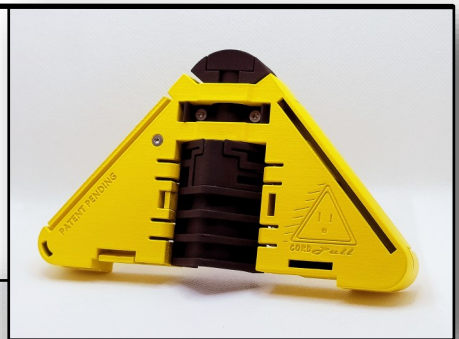

# CORD Pull

*Designed and Built for Commercial Applications that use Electric Power Cords on equipment like Vacuums, Carpet Cleaners, and Floor Polishers.*

*Protect Equipment and Property from Damage  
Increase Productivity and Add Safety*

*Premium model is Convertible for Vertical or Horizontal Outlets on the Fly with a rotating Plug Alignment Core*

*Standard model functions with Vertical or Horizontal Outlets  
Also can be used on most Replacement plugs*