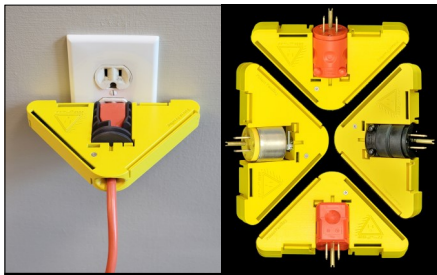

# CORD Pull

*Designed and Built for Commercial Applications that use Electric Power Cords on equipment like Vacuums, Carpet Cleaners, and Floor Polishers.*

*Protect Equipment and Property from Damage  
Increase Productivity and Add Safety*

*Premium model is Convertible for Vertical or Horizontal Outlets on the Fly with a rotating Plug Alignment Core*

*Standard model functions with Vertical or Horizontal Outlets  
Also can be used on most Replacement plugs*